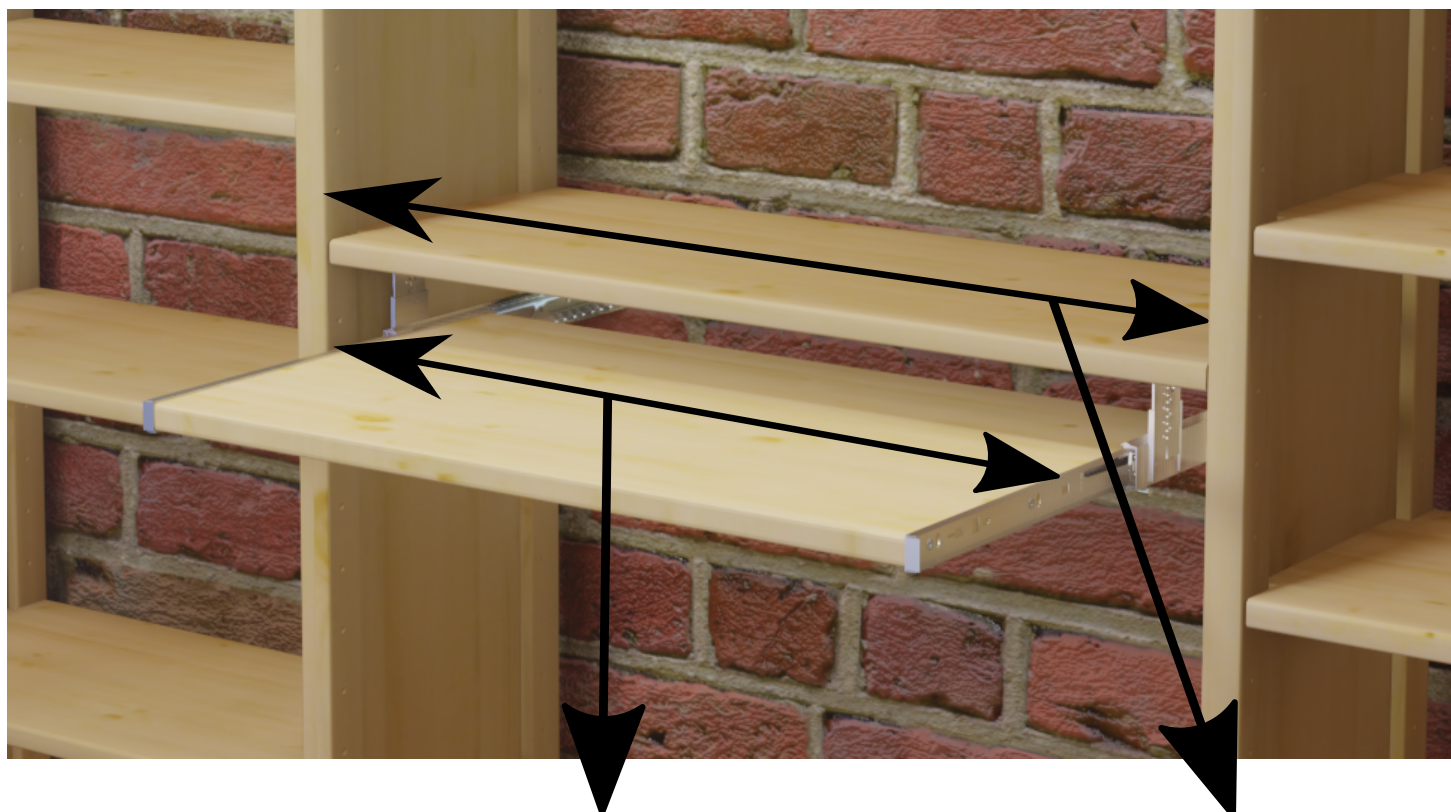

Keyboard shelf specifications

Stock code

Keyboard shelf width

Bay width

SEU8040

64.2 cm

76.8 cm

SEU9040

74.2 cm

86.8 cm

SEU10040

84.2 cm

96.8 cm